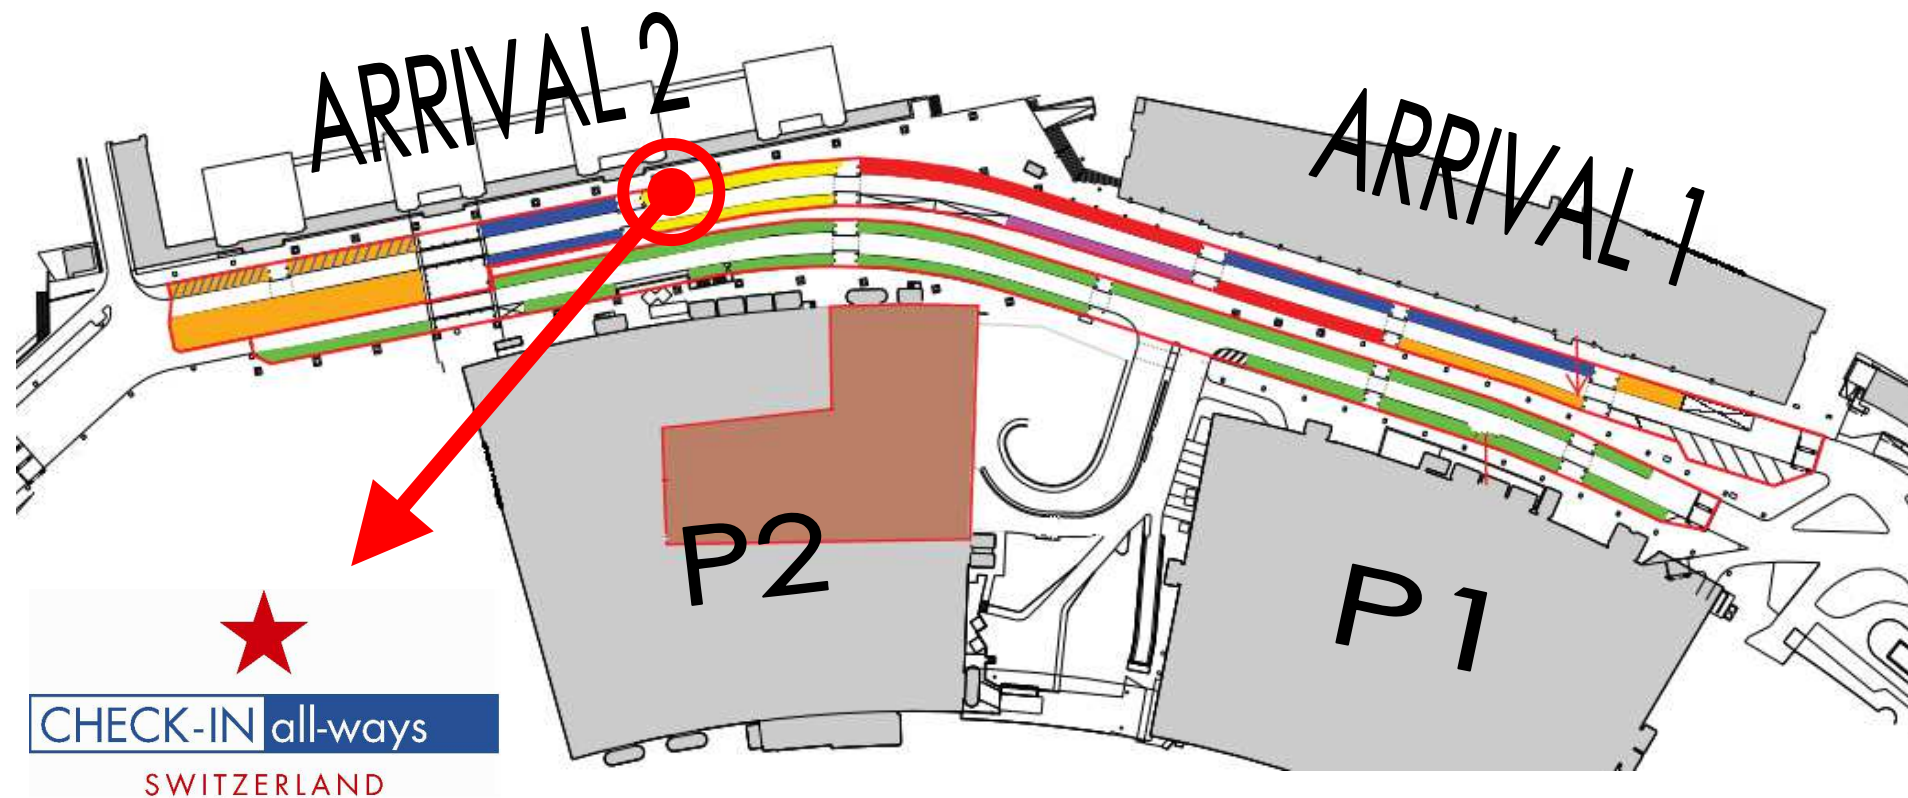

WHERE TO FIND CHECK-IN all-ways HOTEL SHUTTLE BUS AT ZURICH-AIRPORT

CITY HOTEL SHUTTLE BUS
BETWEEN TERMINAL 1 & TERMINAL 2